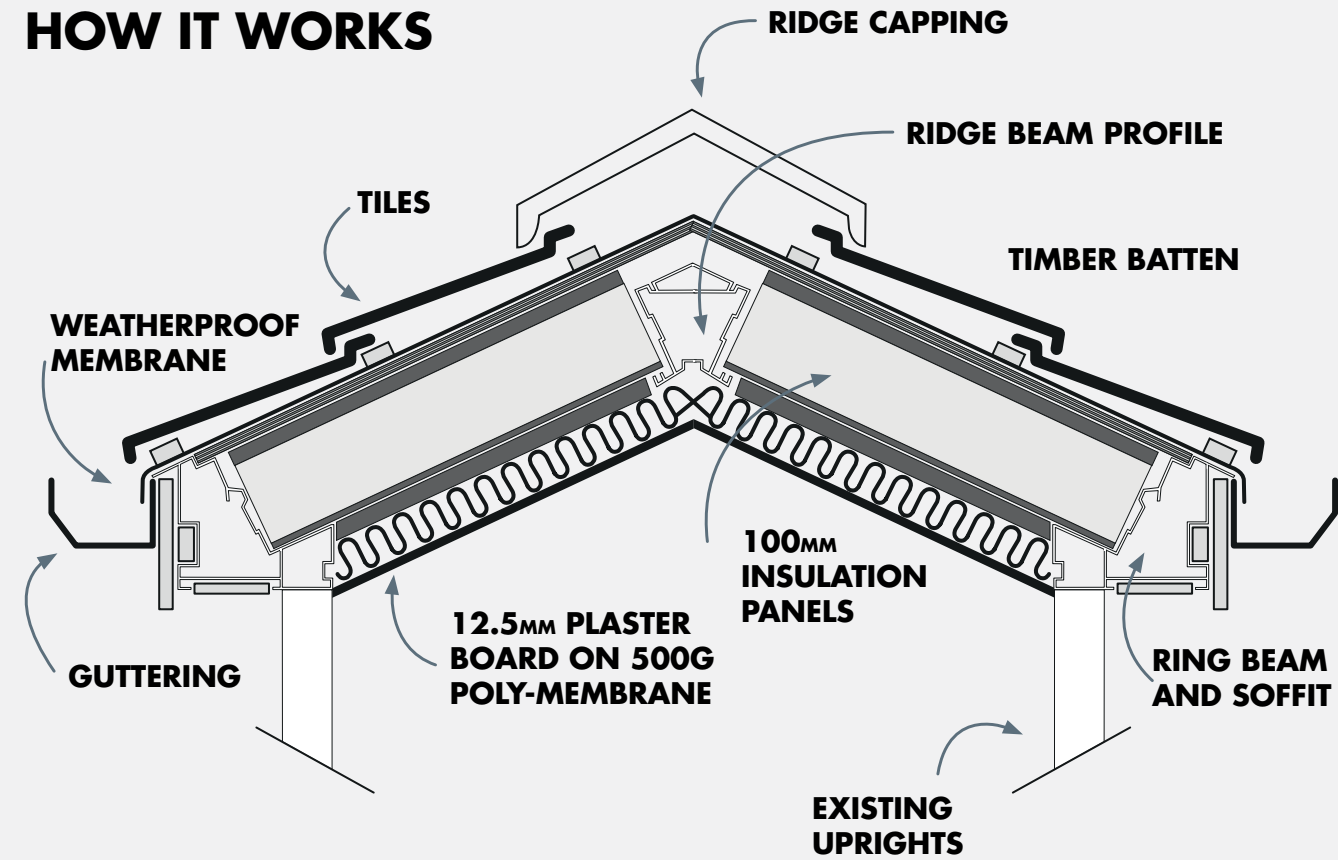

HOW IT WORKS

Engineered for your peace of mind

The high-quality of the Equinox roof means you can rest assured that you won't have to worry about any maintenance problems in the near future. A 25-year guarantee gives you all the confidence you need to know that your roof is built to last!